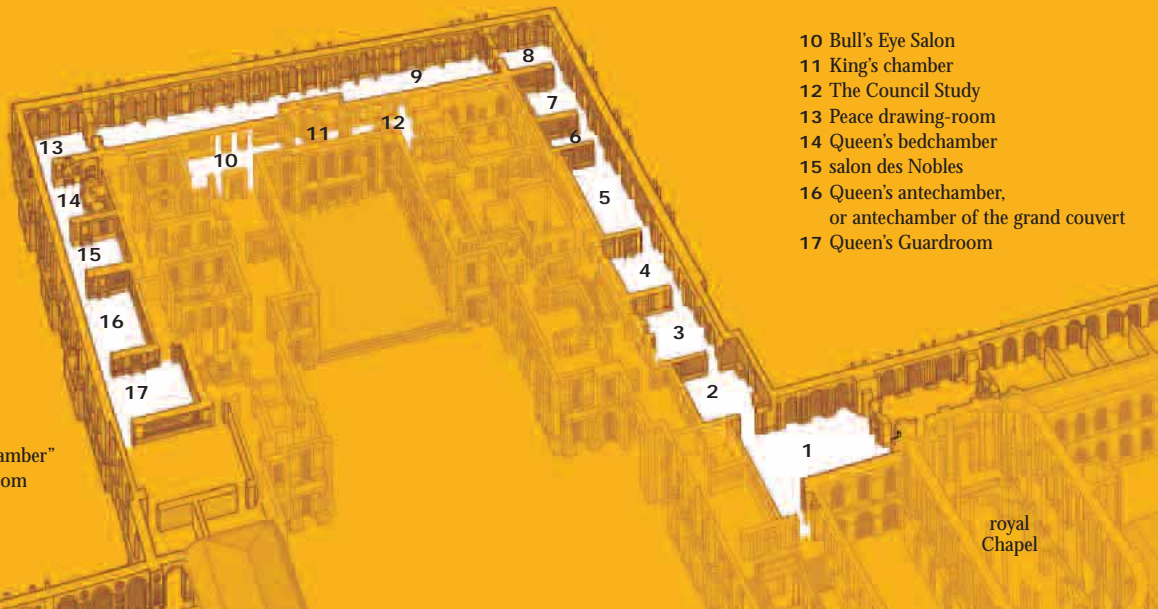

The tour of the State Apartments starts at the Hercules drawing-room.

Plan of the First Floor

- 1 Hercules drawing-room
- 2 drawing-room of Plenty
- 3 Venus drawing-room
- 4 Diana drawing-room
- 5 Mars drawing-room
- 6 Mercury drawing-room, or "Bedchamber"
- 7 Apollo drawing-room, or throne room
- 8 War drawing-room
- 9 Hall of Mirrors

- 10 Bull's Eye Salon
- 11 King's chamber
- 12 The Council Study
- 13 Peace drawing-room
- 14 Queen's bedchamber
- 15 salon des Nobles
- 16 Queen's antechamber, or antechamber of the grand couvert
- 17 Queen's Guardroom

royal
Chapel